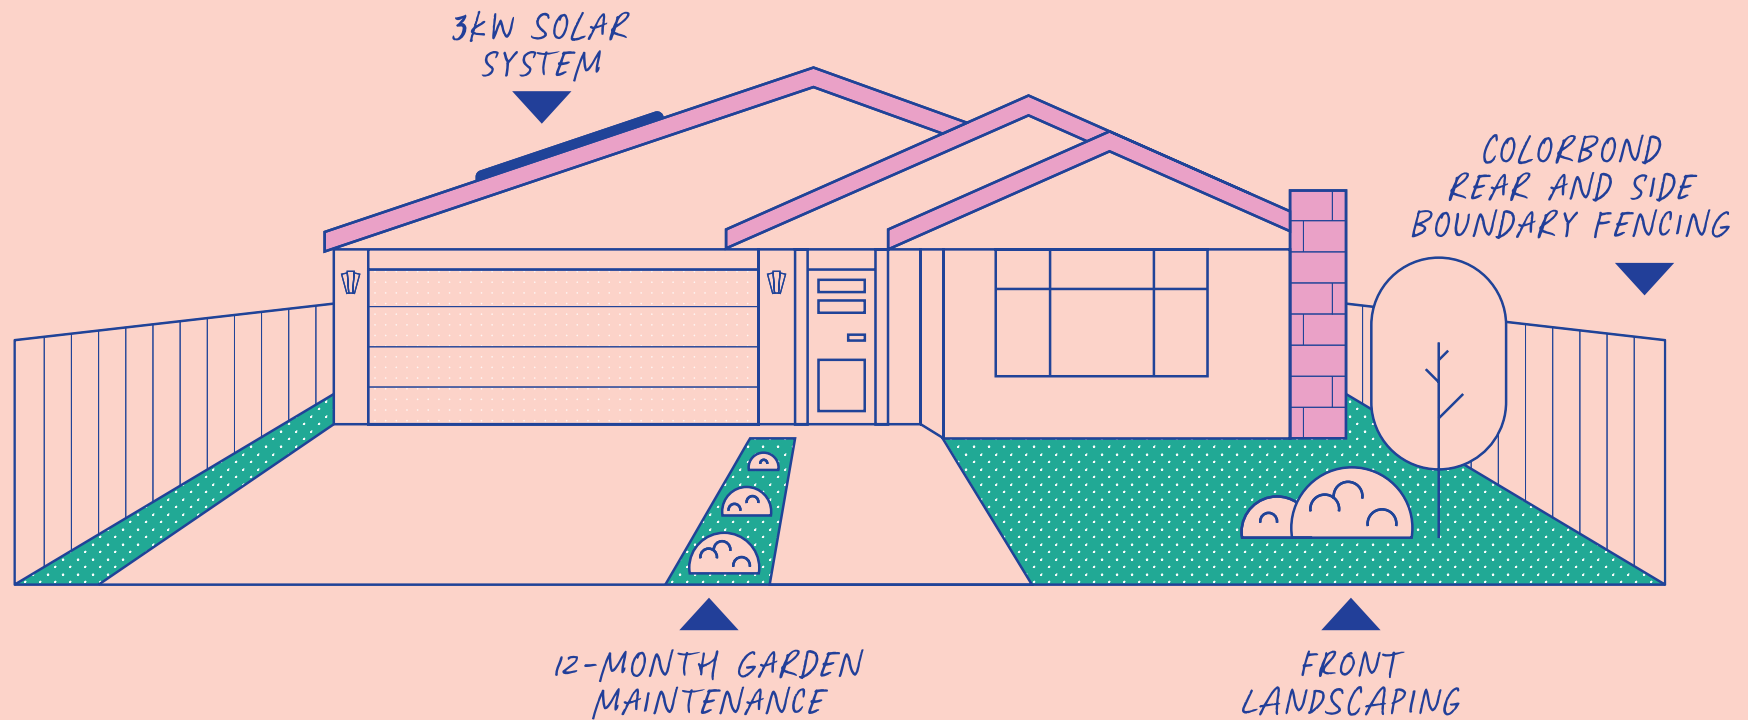

# FLORENCE BONUS BUNDLE

FLORENCE

Your new homesite includes a 3kW solar power system, full front and verge landscaping with 12-months of free maintenance, and Colorbond boundary fencing.

VALUED AT UP  
TO \$10,000\*

## FRONT LANDSCAPING

Boost your home's street appeal with front and verge landscaping from a selection of designs and plant palettes. Plus, save on your water bills with a smart irrigation controller and a waterwise garden with help from an experienced landscaping consultant or designer.