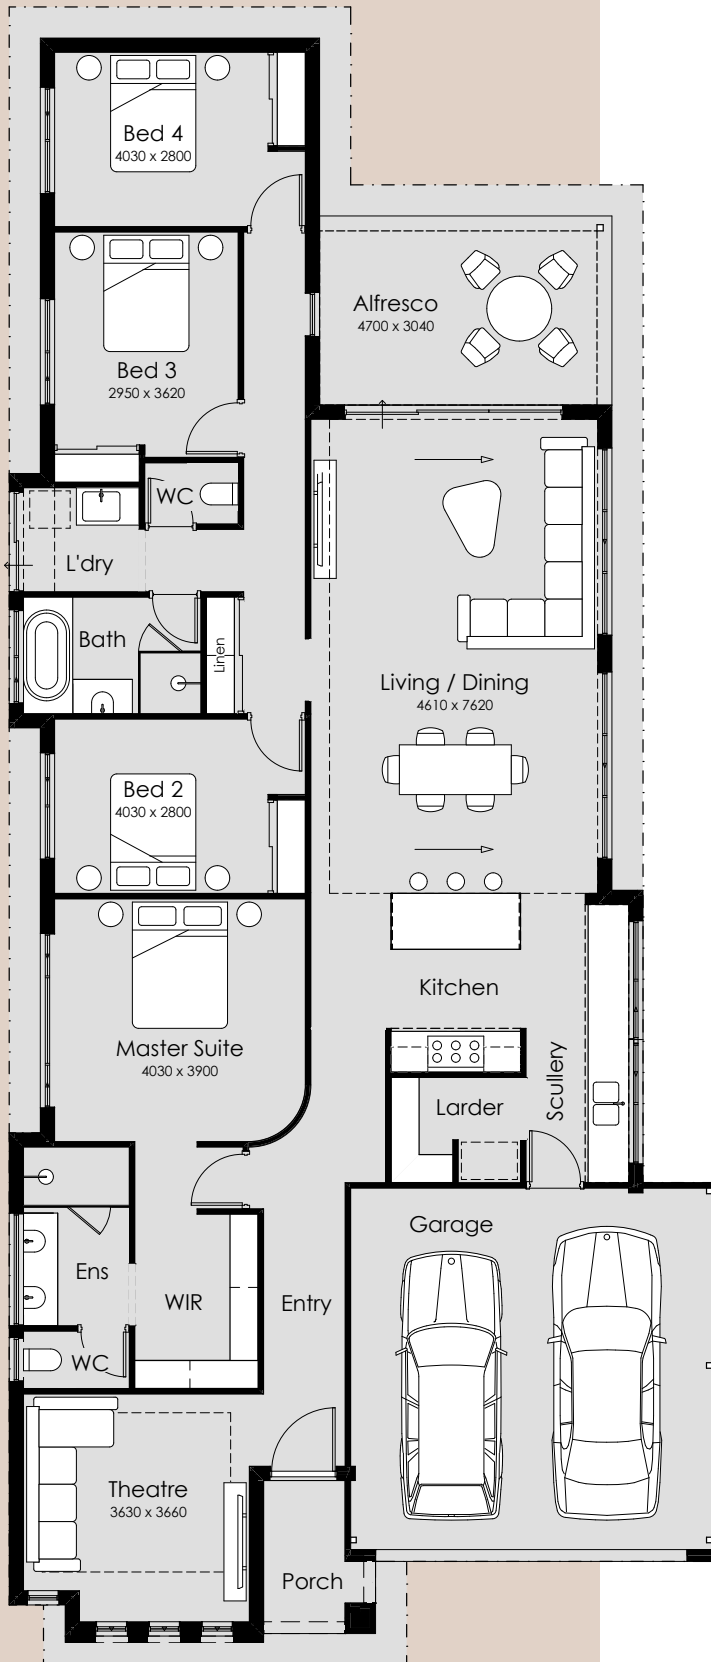

# Nevada

Grandeur

Stylish aesthetics for  
a lasting impression

30 Overland Approach, Wanneroo

This luxe contemporary design instils a grounding serenity with its soft, neutral colour palette and considered combination of natural textures, inspired by the Nevada desert. Vast living spaces drenched in natural light, a touch of Palm Springs architecture, and an intelligent floor plan, create a harmonious lifestyle of both leisure and entertainment.

At the helm of the central space resides a treat for the aspiring chef with a well-appointed designer kitchen boasting ample bench space and storage. A shopper's entrance from the double garage opens into the scullery with direct access to a huge walk-in pantry, making grocery shopping a breeze.

# Questro Grandeur

Overall Width - 11.39m

Overall Length - 25.79m

Min Block Width - 12.5m

**Total Area** - 236.68m<sup>2</sup>

The main suite will wow with its sheer size and luxe details. The huge bedroom features a spacious walk-in robe that flows effortlessly through to a sleek ensuite with spacious double basin and indulgent extra wide shower.

The minor bedrooms are cleverly zoned in a meticulous semi-concealed wing, with three generously sized bedrooms featuring built-in robes, and a dedicated full size bathroom complete with bath and shower.