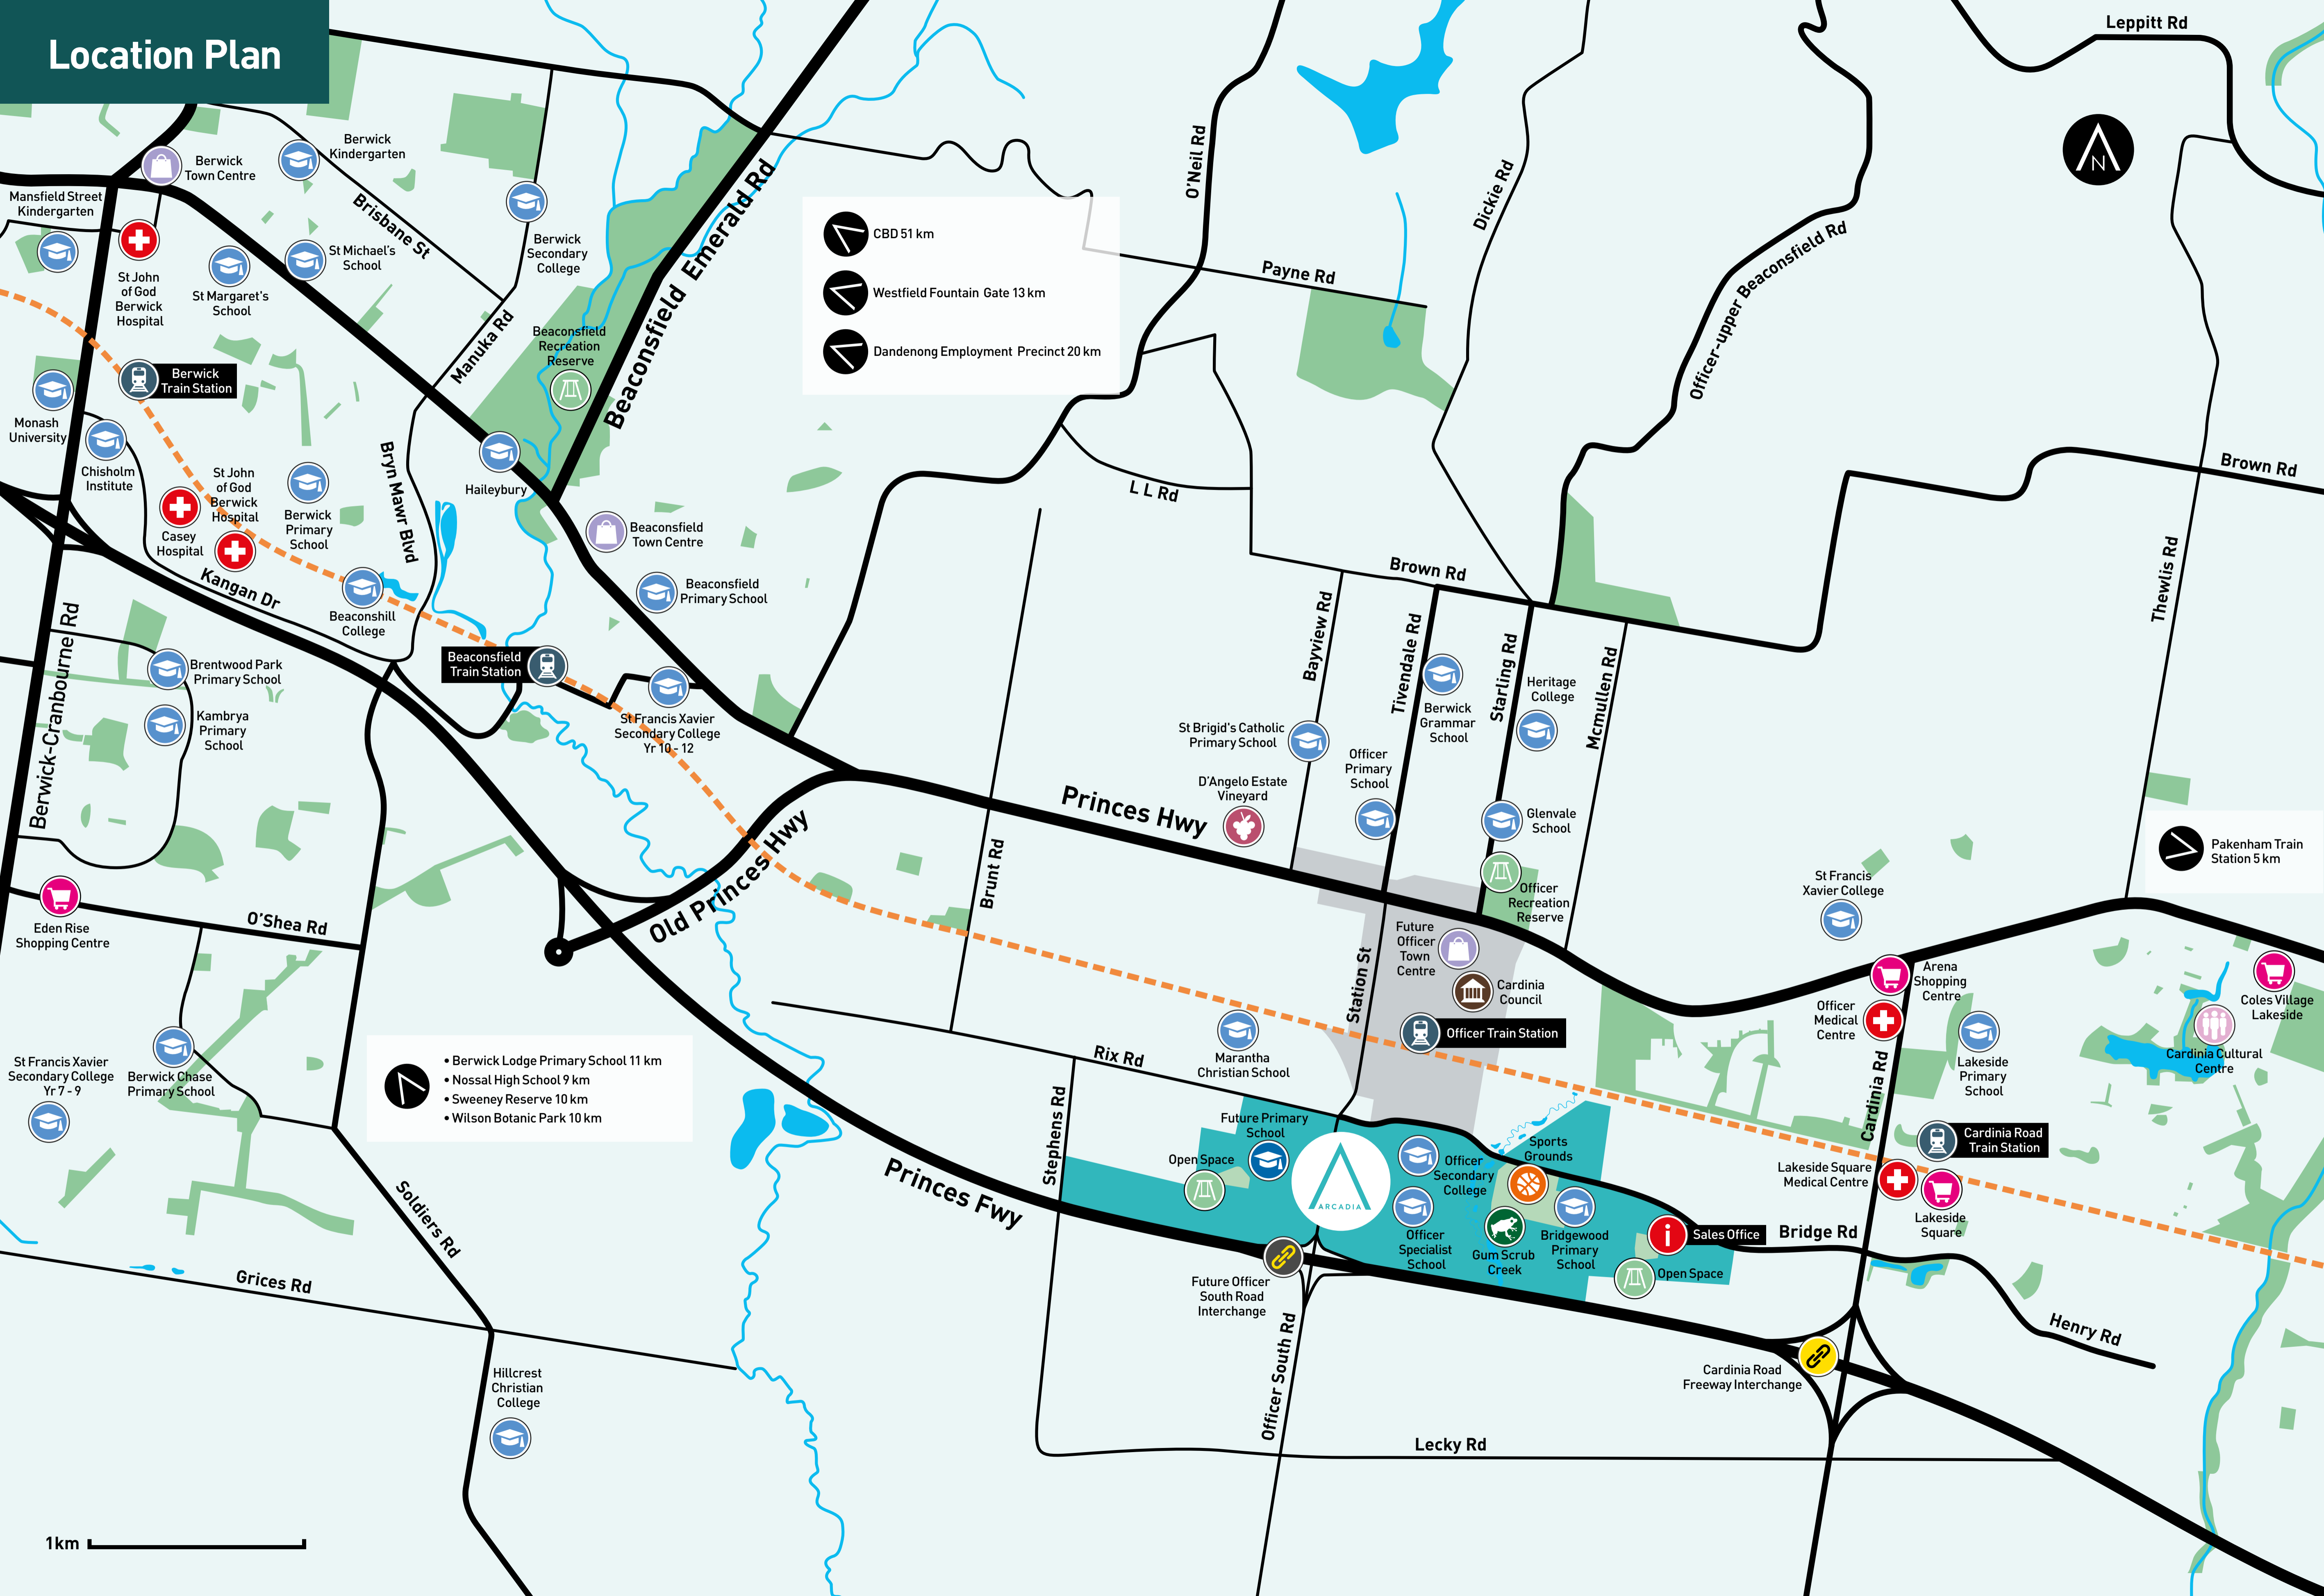

Location Plan

CBD 51 km
Westfield Fountain Gate 13 km
Dandenong Employment Precinct 20 km

Berwick Lodge Primary School 11 km
Nossal High School 9 km
Sweeney Reserve 10 km
Wilson Botanic Park 10 km

1km

Pakenham Train Station 5 km

ARCADIA