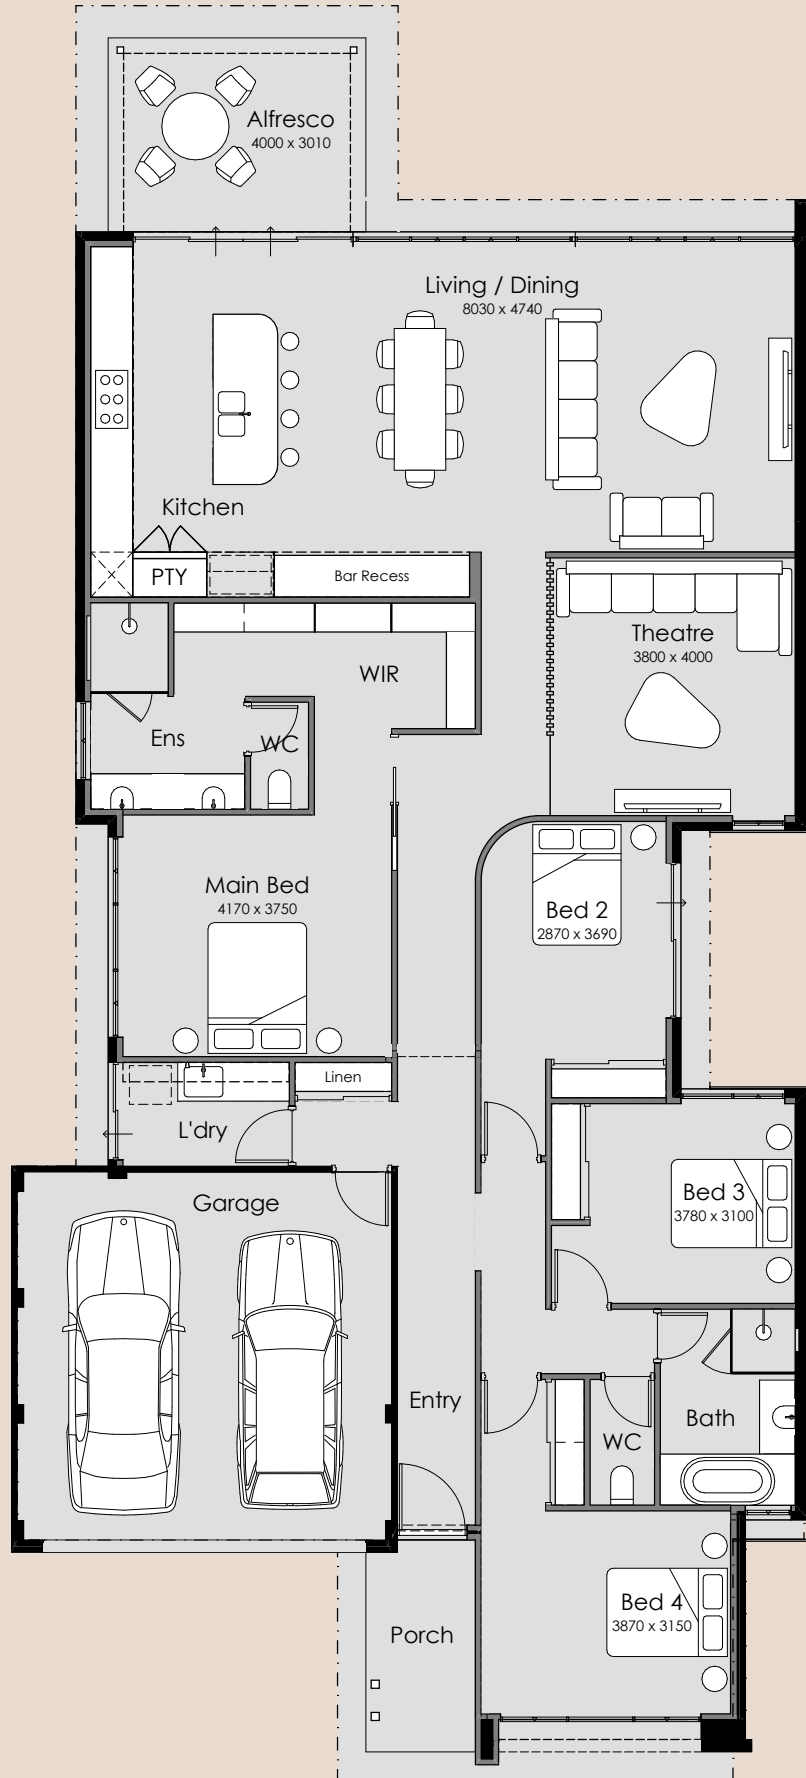

SUMMIT

HOMES GROUP

Sento

- 4
- 2
- 2

Overall Width – 12.39m

Overall Length – 26.66m

Min Block Width – 12.5m

Min Block Length – 30m

Total Area – 256.40m²