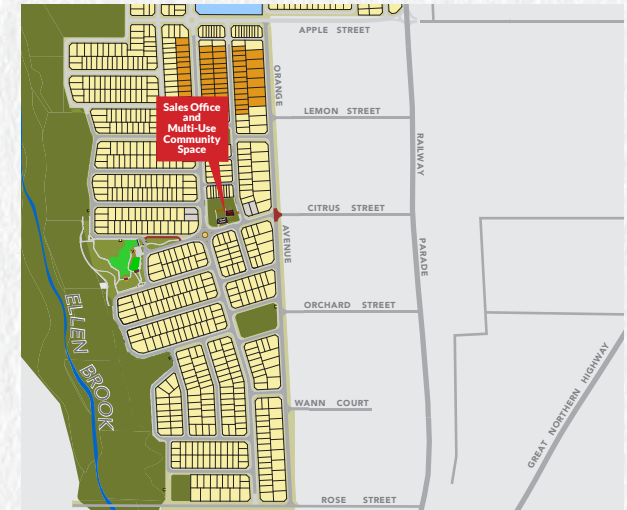

# Clementine

UPPER SWAN

Stage 5 Release Future Release

Previous Release

**Legend**

- Brick Paving
- Red Asphalt
- Footpath
- Limestone Retaining Wall
- Lot Level

**For all enquiries, please contact  
9368 9173**